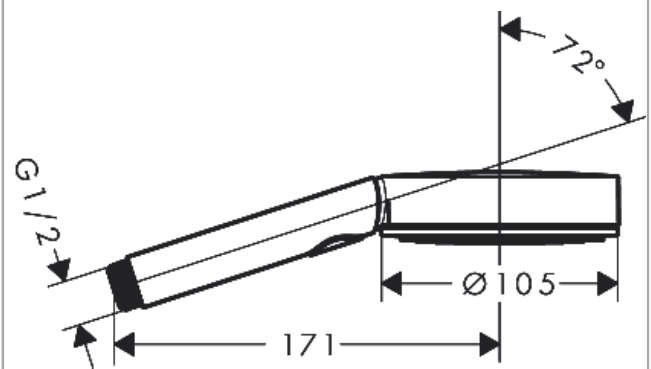

Pulsify Select S

Hand shower 105 3jet Activation

Finish: **Chrome** Article Number: **24100000**

Description

product features

- shower head size: 105 mm
- spray type: PowderRain, IntenseRain, MonoRain
- convenient spray selection via Select button
- spray disc surface: graphite
- maximum flow rate at 3 bar: 11,5 l/min
- minimum flow pressure: 0,8 bar
- with internal water conduction
- rinseable sieve insert
- connection thread G ½
- suitable for continuous flow water heaters

Technology

Design awards

reddot winner 2021

Product image

Scale drawing

Flowchart

The consumption was measured in combination with the appropriate fittings (thermostat/mixer/ in-wall valve) to reflect actual application in practice.