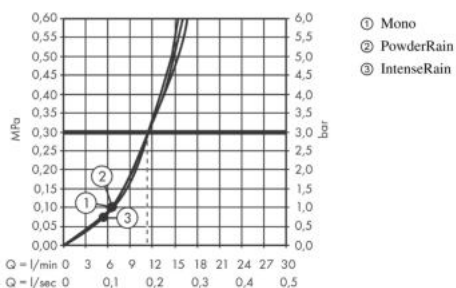

Pulsify Select S

Hand shower 105 3jet Activation

Finish: **Chrome** Article Number: **24100000**

Description

product features

- shower head size: 105 mm
- spray type: PowderRain, IntenseRain, MonoRain
- convenient spray selection via Select button
- spray disc surface: graphite
- maximum flow rate at 3 bar: 11,5 l/min
- minimum flow pressure: 0,8 bar
- with internal water conduction
- rinseable sieve insert
- connection thread G ½
- suitable for continuous flow water heaters

Technology

Design awards

reddot winner 2021

Product image

Scale drawing

Flowchart

The consumption was measured in combination with the appropriate fittings (thermostat/mixer/ in-wall valve) to reflect actual application in practice.